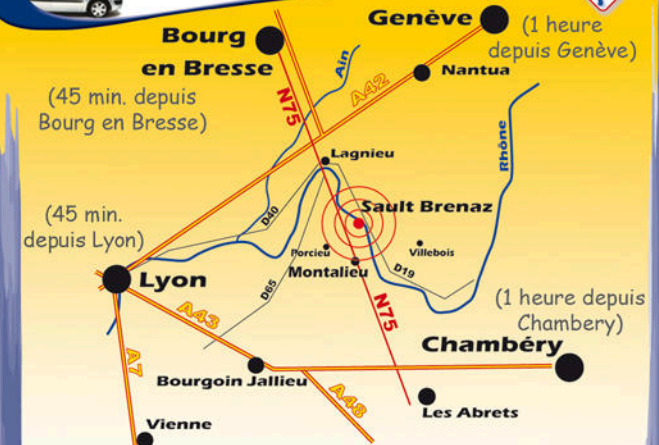

Plan d'accès

Réservation

Espace Eau Vive
Tél. / Fax (33) 04 74 36 67 61
Mobile (33) 06 08 09 79 10
E-mail : info@espaceeauvive.fr

Nous restons à votre disposition pour l'élaboration et l'organisation de vos séjours ou week-end, en famille ou en groupe.

Ouverture

- > D'Avril à Novembre
- > 7 jours / 7 sauf événement exceptionnel
- > De 9h00 - 12h00 et de 13h30 - 19h00

Pour plus d'informations, veuillez consulter la rubrique "Planning ouverture" de notre site Internet : www.espaceeauvive.fr

Conditions d'accès !

- Savoir nager au moins 25 mètres et s'immerger.
- Etre âgé d'au moins 10 ans.
- Ne faire l'objet d'aucune contre-indication médicale.
- Être assuré tant en responsabilité civile qu'en assurance de personne.
- Être accompagné d'un adulte pour les moins de 15 ans, ou pour les moins de 18 ans être muni d'une autorisation parentale.

Les situations de dessalage (retournement et abandon de l'embarcation) sur la rivière sont fréquentes. La récupération du matériel et le retour à la berge nécessitent d'accepter les risques de contusions. Nos activités d'eau vive sur le parcours aménagé sont organisées de manière à réduire les risques inhérents à leur pratique. Avant toutes activités nous vous conseillons de ne pas juger de vos forces et de vous informer sur leurs risques spécifiques.